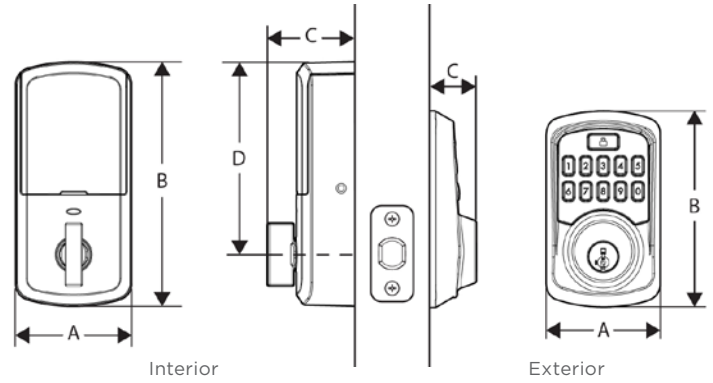

Function	Single cylinder deadbolt
Door Prep	2 1/8" diameter bore hole & 1" diameter latch hole
Backset	Adjustable 2 3/8" or 2 3/4"
Door Thickness	1 3/8" - 2" automatic adjustment
Faceplates	1" x 2 1/4" square corner standard
Strikes	Square corner, 4 hole strike, 2 3/4" x 1 1/8"
Latch	Square & drive-in adjustable 2 3/8" x 2 3/4"
Bolt	1" throw, steel deadbolt
Door Handing	Reversible
Cylinder	SmartKey Security™
UL	Meets 20 minute fire rating

DIMENSIONS

Design	A	B	C	D
Interior	2 3/4" (70 mm)	5 13/16" (147 mm)	2 1/8" (53 mm)	4 9/16" (116 mm)
Exterior	2 23/32" (69 mm)	4 5/8" (117 mm)	1 3/16" (30 mm)	---

INNOVATIVE SECURITY

- 250 customizable access codes with optional schedules
- BHMA Grade 2 certified
- 20 Minute fire rating - UL certified
- Full 128-bit encryption security
- Featuring SmartKey Security™ - protecting against advanced break-in techniques