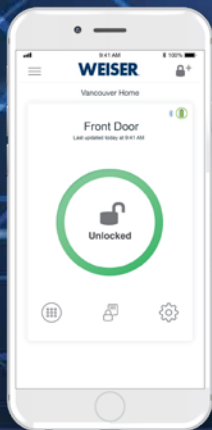

WEISER®

 CANADA'S #1 SELLING LOCK BRAND*

aura™

BLUETOOTH KEYPAD SMART LOCK

SMARTER LIVING

Aura™ Bluetooth™ smart lock gives you control of your door with your smartphone – it's as simple as that.

Bluetooth
Enabled

Works with the
Weiser App

Control your lock from your phone

LOCKED

UNLOCKED

EVENT
HISTORY

MANAGE
ACCESS CODES

MANAGE MULTIPLE
HOMES

SPECIFICATIONS

Function	Single cylinder deadbolt
Door Prep	2 1/8" diameter bore hole & 1" diameter latch hole
Backset	Adjustable 2 3/8" or 2 3/4"
Door Thickness	1 3/8" - 2" automatic adjustment
Faceplates	1" x 2 1/4" square corner standard
Strikes	Square corner, 4 hole strike, 2 3/4" x 1 1/8"
Latch	Square & drive-in adjustable 2 3/8" x 2 3/4"
Bolt	1" throw, steel deadbolt
Door Handing	Reversible
Cylinder	SmartKey Security™
UL	Meets 20 minute fire rating