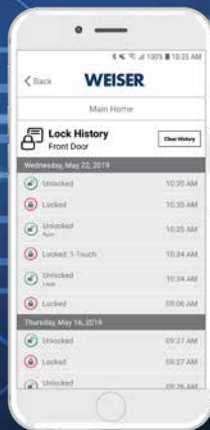

WEISER®

 CANADA'S #1 SELLING LOCK BRAND*

aura™

BLUETOOTH KEYPAD SMART LOCK

SMARTER LIVING

Aura™ Bluetooth™ smart lock gives you control of your door with your smartphone – it's as simple as that.

Bluetooth
Enabled

Works with the
Weiser App

Control your lock from your phone

LOCKED

UNLOCKED

EVENT
HISTORY

MANAGE
ACCESS CODES

MANAGE MULTIPLE
HOMES

SPECIFICATIONS

Function	Single cylinder deadbolt
Door Prep	2 1/8" diameter bore hole & 1" diameter latch hole
Backset	Adjustable 2 3/8" or 2 3/4"
Door Thickness	1 3/8" - 2" automatic adjustment
Faceplates	1" x 2 1/4" square corner standard
Strikes	Square corner, 4 hole strike, 2 3/4" x 1 1/8"
Latch	Square & drive-in adjustable 2 3/8" x 2 3/4"
Bolt	1" throw, steel deadbolt
Door Handing	Reversible
Cylinder	SmartKey Security™
UL	Meets 20 minute fire rating