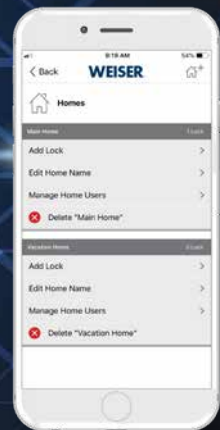

WEISER®

 CANADA'S #1 SELLING LOCK BRAND*

aura™

BLUETOOTH KEYPAD SMART LOCK

SMARTER LIVING

Aura™ Bluetooth™ smart lock gives you control of your door with your smartphone – it's as simple as that.

Bluetooth
Enabled

Works with the
Weiser App

Control your lock from your phone

LOCKED

UNLOCKED

EVENT
HISTORY

MANAGE
ACCESS CODES

MANAGE MULTIPLE
HOMES

SPECIFICATIONS

Function	Single cylinder deadbolt
Door Prep	2 1/8" diameter bore hole & 1" diameter latch hole
Backset	Adjustable 2 3/8" or 2 3/4"
Door Thickness	1 3/8" - 2" automatic adjustment
Faceplates	1" x 2 1/4" square corner standard
Strikes	Square corner, 4 hole strike, 2 3/4" x 1 1/8"
Latch	Square & drive-in adjustable 2 3/8" x 2 3/4"
Bolt	1" throw, steel deadbolt
Door Handing	Reversible
Cylinder	SmartKey Security™
UL	Meets 20 minute fire rating